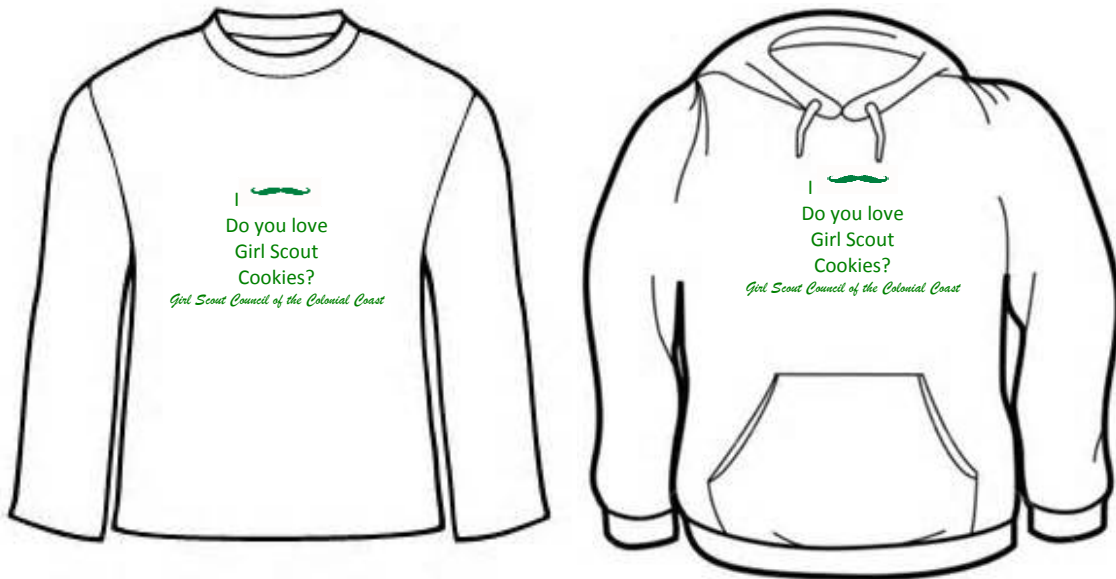

# Show your support for Family Partnership this cookie season!!!

Concept designed by our own Girl Scouts!

I   
**Do you love  
Girl Scout  
Cookies?**

*Girl Scout Council of the Colonial Coast*

**ALL TEXT WILL BE GREEN**

Options are:

- Youth/Adult Long Sleeve Shirt (above) in Black or White
- Youth/Adult Hooded Sweatshirt (above) in Black or White or Ash Grey
- Junior/Adult Unisex Hooded Shirt (No Pocket—not pictured) in Black or White
- Youth/Adult Short Sleeve Shirt (above) in Black or White